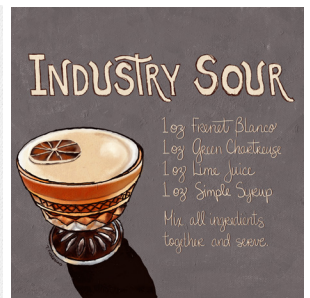

OWL MEDICINE

PAINTERLY FOOD & BEVERAGE ILLUSTRATION
CRAFTED FOR BRANDS WHO CRAVE STORYTELLING

TONI FEDERICO

ILLUSTRATOR

Toni is a freelance illustrator based in Wichita, Kansas, who specializes in food and beverage illustration.

OWLMEDICINEDESIGNS.COM
@OWLMEDICINEDESIGN
HELLO@OWLMEDICINEDESIGNS.COM

ABOUT THE STUDIO

Owl Medicine Design blends painterly charm with professional polish for branded campaigns. Toni creates visuals that elevate the story and bring flavor to every frame.

CLIENTS & FEATURES

Trusted by indie food brands, publications, and creative agencies looking for custom art and visual storytelling. Featured in *UPPERCASE Magazine* and *Sketch Design Repeat*.

SERVICES + DELIVERABLES

- Custom illustration for Editorial & Packaging
- Art Licensing
- Illustrated Menus & Infographics
- Spot Art & Iconography
- Social Media Visuals
- and more

“The style and aesthetics of my popcorn packaging still make me feel alive—it’s the perfect fit for my brand.”

-Nicole Williams, Owner,
N’Credibly Sweet

LET’S MAKE YOUR NEXT CAMPAIGN UNFORGETTABLE!